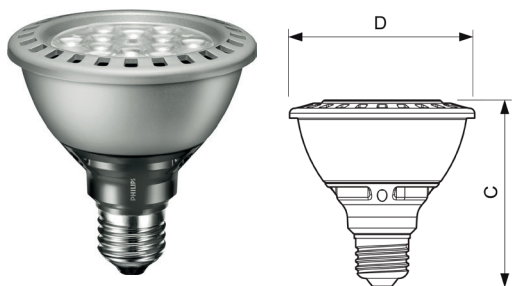

## MASTER LEDspot PAR

With its robust design and warm-white beam of light, PAR lamps are ideal for general lighting and spot lighting in the hospitality industry. They are especially suitable for public areas such as lobbies, corridors, and stairwells. Compatible with existing fixtures with an E27 holder and designed for retrofit replacement of halogen lamps.

\*Image guide only.

Product ID	Overall Length Diameter	
	C max.	D max.
9.5W	94.1	92

Dimensions in mm